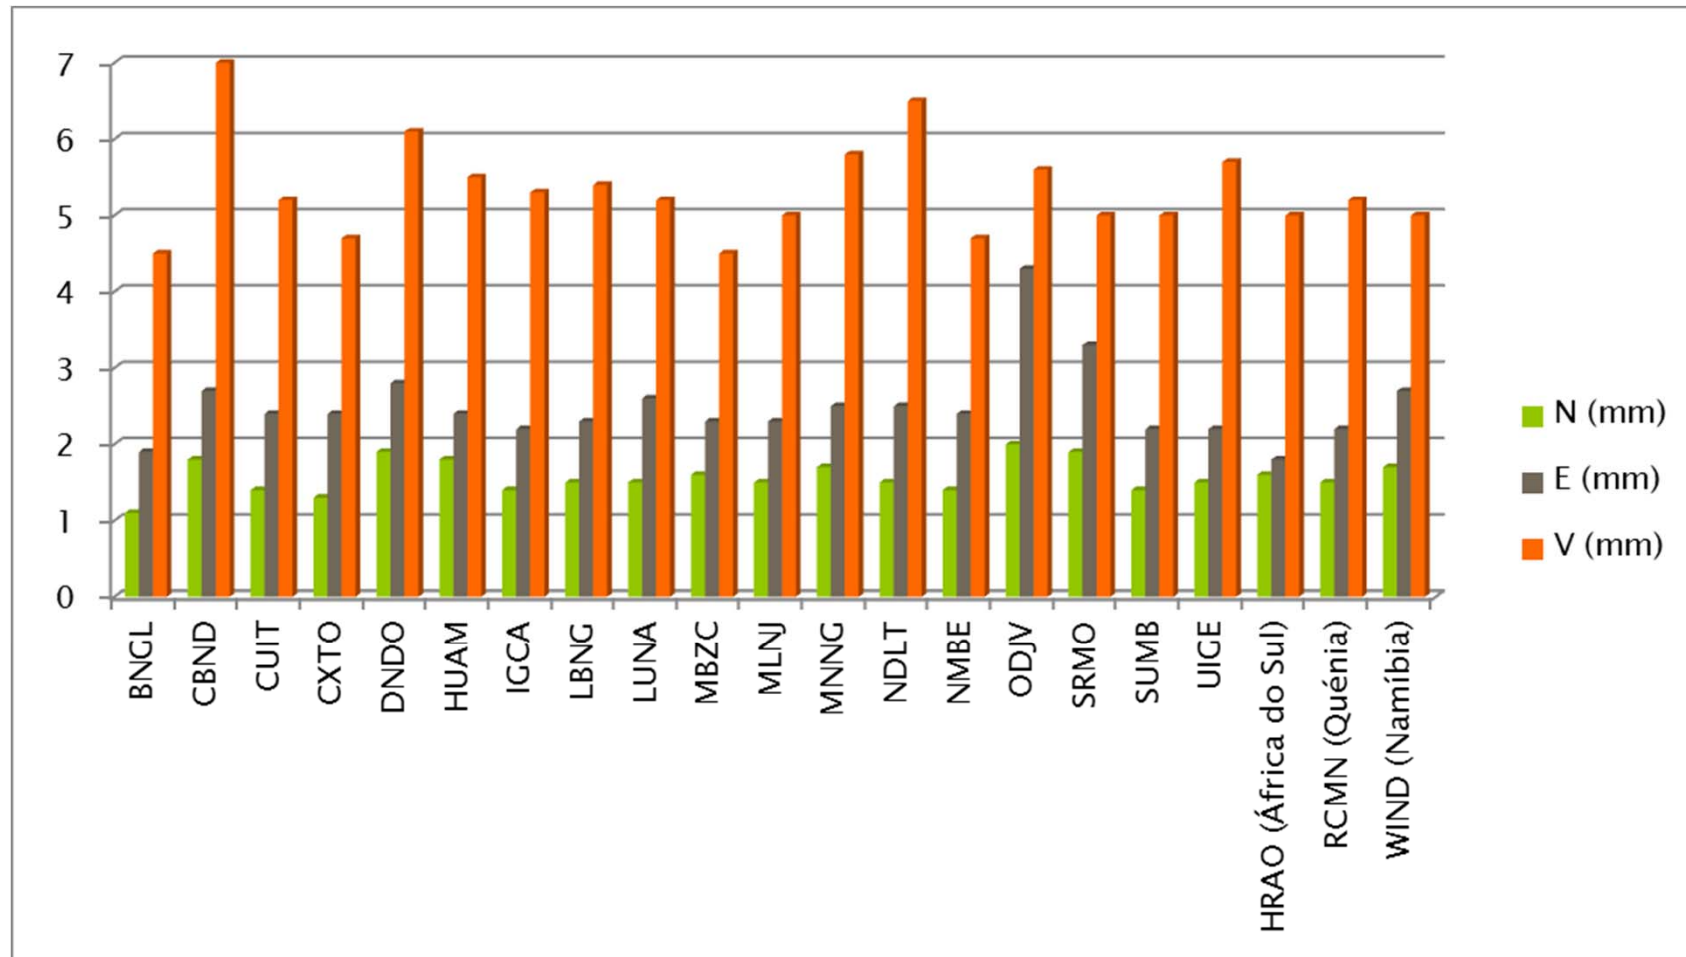

r.m.s. repeatabilities Weekly Solutions