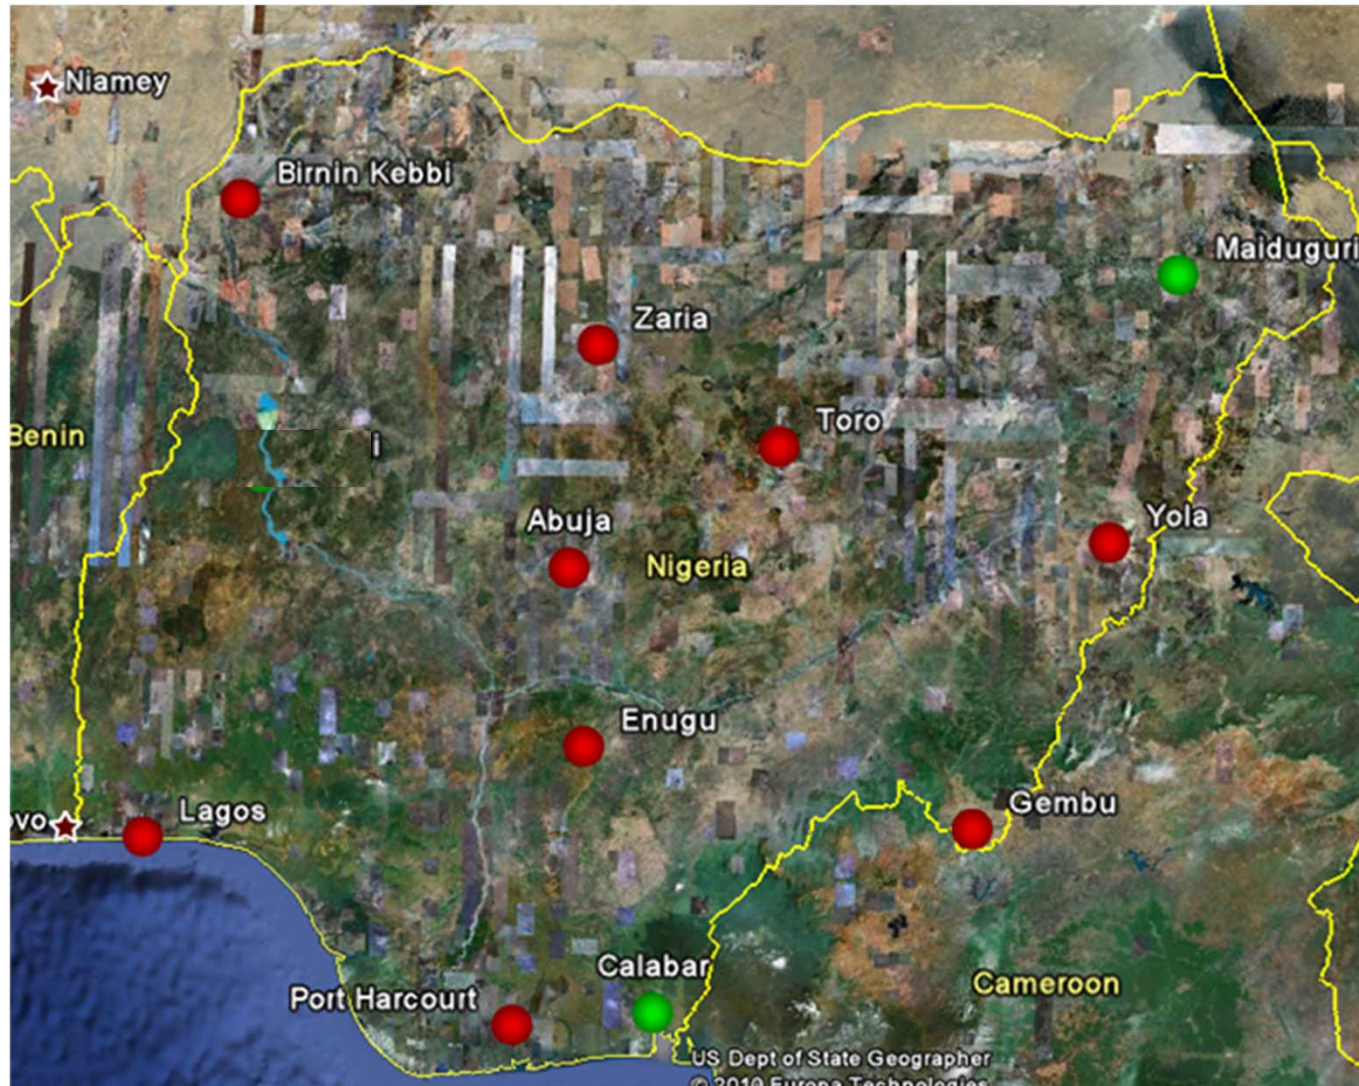

# Rigorous Estimation of the Coordinates of two new National permanent GNSS networks in Africa: NIGNET (Nigeria) and REPANGOL (Angola)

Rui M. S. FERNANDES

Barde JATAU

Ugochukwu EDOZIE

Domingos ARMANDO

José JANUÁRIO

NIGNET

Nigerian GNSS Network

# Reasons to promote NIGNET and REPANGOL

- Adoption of a modern geodetic infrastructure full compatible with the actual techniques of geo-referencing.
- Low quality of the existing network based in observations carried out using old techniques.
- Lack of geodetic beacons with known coordinates in large areas of the country (destroyed or never implemented).
- Compatibility with the reference frames of neighboring countries through the collaboration with international projects, namely AFREF and IGS.

# NIGNET

11 stations installed until 2010

2 stations installed in 2011