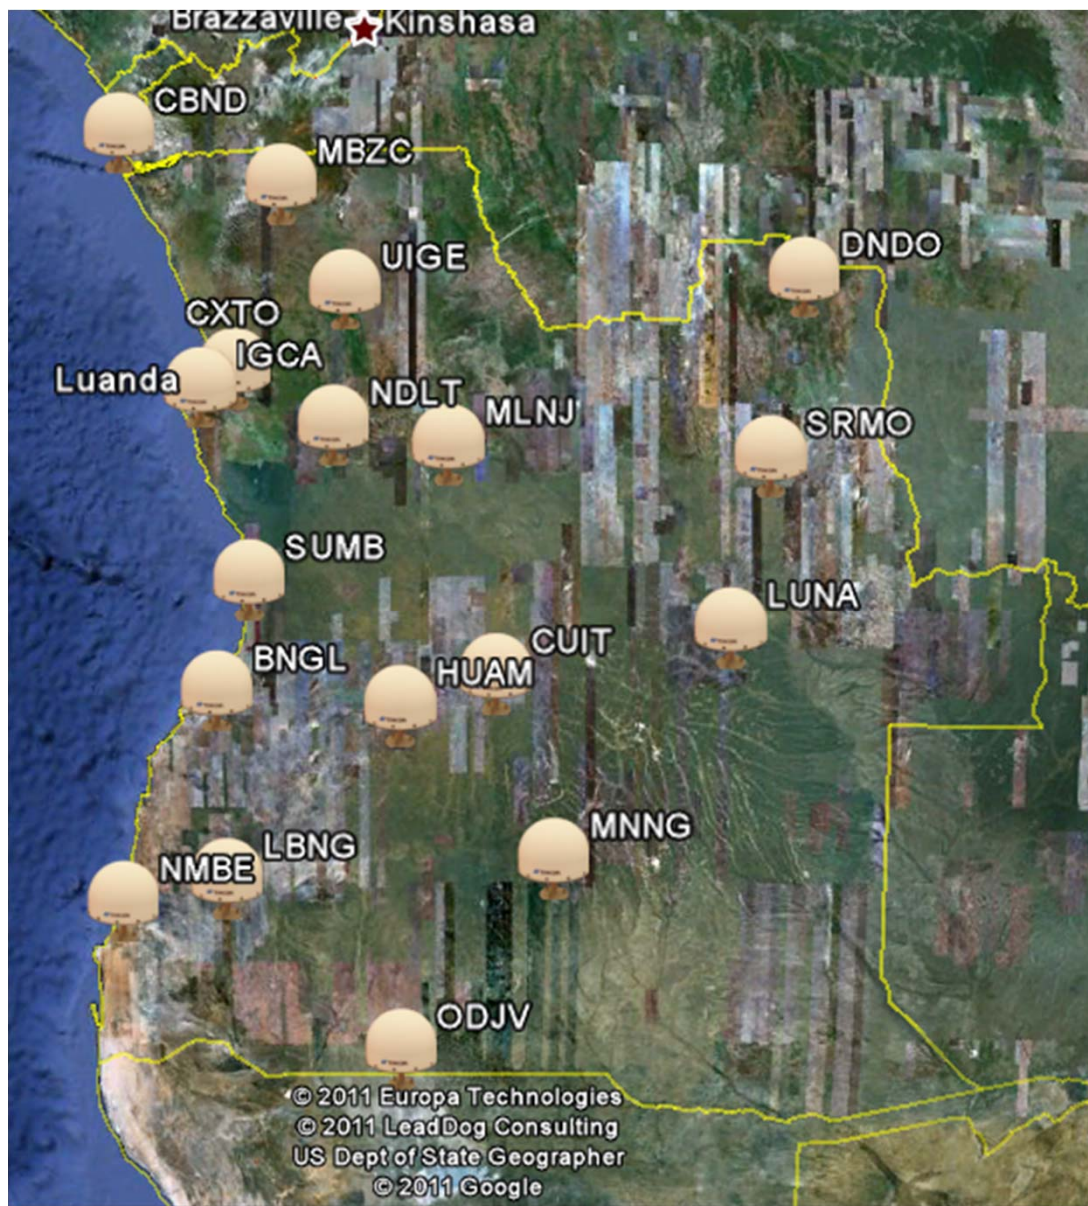

# Reasons to promote NIGNET and REPANGOL

- Adoption of a modern geodetic infrastructure full compatible with the actual techniques of geo-referencing.
- Low quality of the existing network based in observations carried out using old techniques.
- Lack of geodetic beacons with known coordinates in large areas of the country (destroyed or never implemented).
- Compatibility with the reference frames of neighboring countries through the collaboration with international projects, namely AFREF and IGS.

# NIGNET

11 stations installed until 2010

2 stations installed in 2011

# REPANGOL

18 Stations

one per capital of province

## a) GNSS System –

Nigeria: Trimble NetR8 and NetR9.

Angola: Topcon NetG3A